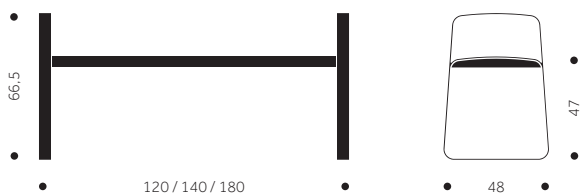

SB-421

SB-420/ SB-421

Träslag: Björk, bok, ek, ask
Ytbehandling: Lack, pigmenterad lack,
pulverlack

Höjd: 47/66,5 cm
Bredd: 120/140/180 cm
Djup: 48 cm
Sitshöjd: 47 cm

Utföranden: A=helt i trä

SB-420/ SB-421

Wood: Birch, beech, oak, ash
Finish: Varnish, pigmented varnish,
powder coat

Height: 47/66,5 cm
Width: 120/140/180 cm
Depth: 48 cm
Seat height: 47 cm

Versions: A=All in wood

SB-420/ SB-421

Holz: Birke, buche, eiche, esche
Oberfläche: Lack, pigmentiertes lack,
pulverbeschichtet

Höhe: 47/66,5 cm
Breite: 120/140/180 cm
Tiefe: 48 cm
Sitzhöhe: 47 cm

Ausführungen: A=Holzsitz