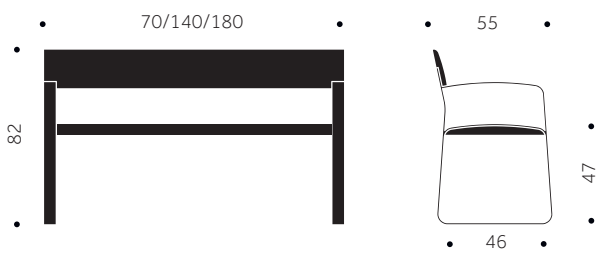

Balzar Beskow

SO-420

SO-420

Träslag:	Björk, bok, ask, ek
Ytbehandling:	Lack, Pigmenterad lack, Pulverlack
Gavlar:	Metall
Standardtillbehör:	Filtass
Tillval:	Golvmontering
Bredd:	70/140/180 cm
Djup:	55 cm
Sitshöjd:	47 cm

SO-420

Woods:	Birch, ash, oak
Finish:	Varnish, pigmented varnish, powder coat
Gables:	Metal
Std. accessories:	Felt glides
Options:	Floor mounting
Width:	70/140/180 cm
Depth:	55 cm
Seat height:	47 cm