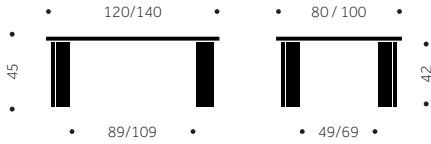

MAGNUM LOW

MAGNUM

MAGNUM R

MAGNUM EXTEND

MAGNUM

Träslag: Björk, ok, ek, ask
Ytbehandling: Lack, Bets, Pigmenterad lack
Skivbeläggning: Faner, laminat, linoleum
Höjd: 45/73/90cm

MAGNUM

Woods: Birch, beech, oak, ash
Finish: Varnish, Stain and Pigmented varnish
Top: Veener, laminate, linoleum
Height: 45/73/90cm

MAGNUM

Holz: Birke, Buche, Eiche, Esche
Oberfläche: Lack, Beis, Pigmentiertes Lack
Tischplatte: Furnir, laminat, linoleum
Höhe: 45/73/90cm

MAGNUM LOW

Längd: 100/120 cm
Bredd: 80/100 cm

MAGNUM LOW

Length: 100/120 cm
Width: 80/100 cm

MAGNUM LOW

Länge: 100/120 cm
Breite: 80/100 cm

MAGNUM

Längd: 200/240 cm
Bredd: 100/120 cm

MAGNUM

Length: 200/240 cm
Width: 100/120 cm

MAGNUM

Länge: 200/240 cm
Breite: 100/120 cm

MAGNUM R

Ø: 120/140 cm

MAGNUM R

Ø: 120/140 cm

MAGNUM R

Ø: 120/140 cm

MAGNUM EXTEND

Längd: 300 cm
Bredd: 100/120 cm

MAGNUM EXTEND

Length: 300 cm
Width: 100/120 cm

MAGNUMEXTEND

Länge: 300 cm
Breite: 100/120 cm