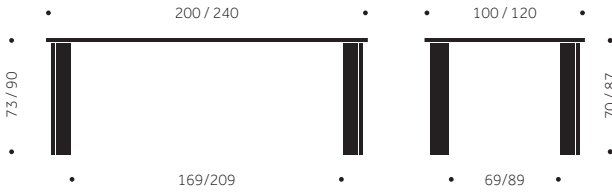

MAGNUM LOW

MAGNUM

MAGNUM R

MAGNUM EXTEND

MAGNUM

Träslag: Björk, ok, ek, ask
Ytbehandling: Lack, Bets, Pigmenterad lack
Skivbeläggning: Faner, laminat, linoleum
Höjd: 45/73/90cm

MAGNUM

Woods: Birch, beech, oak, ash
Finish: Varnish, Stain and Pigmented varnish
Top: Veener, laminate, linoleum
Height: 45/73/90cm

MAGNUM

Holz: Birke, Buche, Eiche, Esche
Oberfläche: Lack, Beis, Pigmentiertes Lack
Tischplatte: Furnir, laminat, linoleum
Höhe: 45/73/90cm

MAGNUM LOW

Längd: 100/120 cm
Bredd: 80/100 cm

MAGNUM LOW

Length: 100/120 cm
Width: 80/100 cm

MAGNUM LOW

Länge: 100/120 cm
Breite: 80/100 cm

MAGNUM

Längd: 200/240 cm
Bredd: 100/120 cm

MAGNUM

Length: 200/240 cm
Width: 100/120 cm

MAGNUM

Länge: 200/240 cm
Breite: 100/120 cm

MAGNUM R

Ø: 120/140 cm

MAGNUM R

Ø: 120/140 cm

MAGNUM R

Ø: 120/140 cm

MAGNUM EXTEND

Längd: 300 cm
Bredd: 100/120 cm

MAGNUM EXTEND

Length: 300 cm
Width: 100/120 cm

MAGNUMEXTEND

Länge: 300 cm
Breite: 100/120 cm