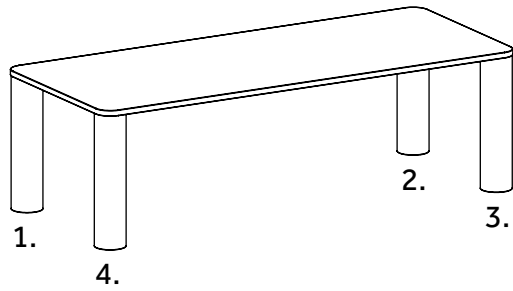

KOLONN - STANDARD RECTANGULAR

Equipment of legs

White sockets

Black sockets

	Amount sockets/leg <small>Choose one option:</small>	Direction on socket <small>Choose one option:</small>	Socket no. 1 <small>Choose one option:</small>	Socket no. 2 <small>Choose one option:</small>
Leg 1	0 pcs	45 °	230V	230V
	1 pcs	Towards long side	USB-A	USB-A
	2 pcs	Towards short side	USB-C	USB-C
Leg 2	0 pcs	45 °	230V	230V
	1 pcs	Towards long side	USB-A	USB-A
	2 pcs	Towards short side	USB-C	USB-C
Leg 3	0 pcs	45 °	230V	230V
	1 pcs	Towards long side	USB-A	USB-A
	2 pcs	Towards short side	USB-C	USB-C
Leg 4	0 pcs	45 °	230V	230V
	1 pcs	Towards long side	USB-A	USB-A
	2 pcs	Towards short side	USB-C	USB-C