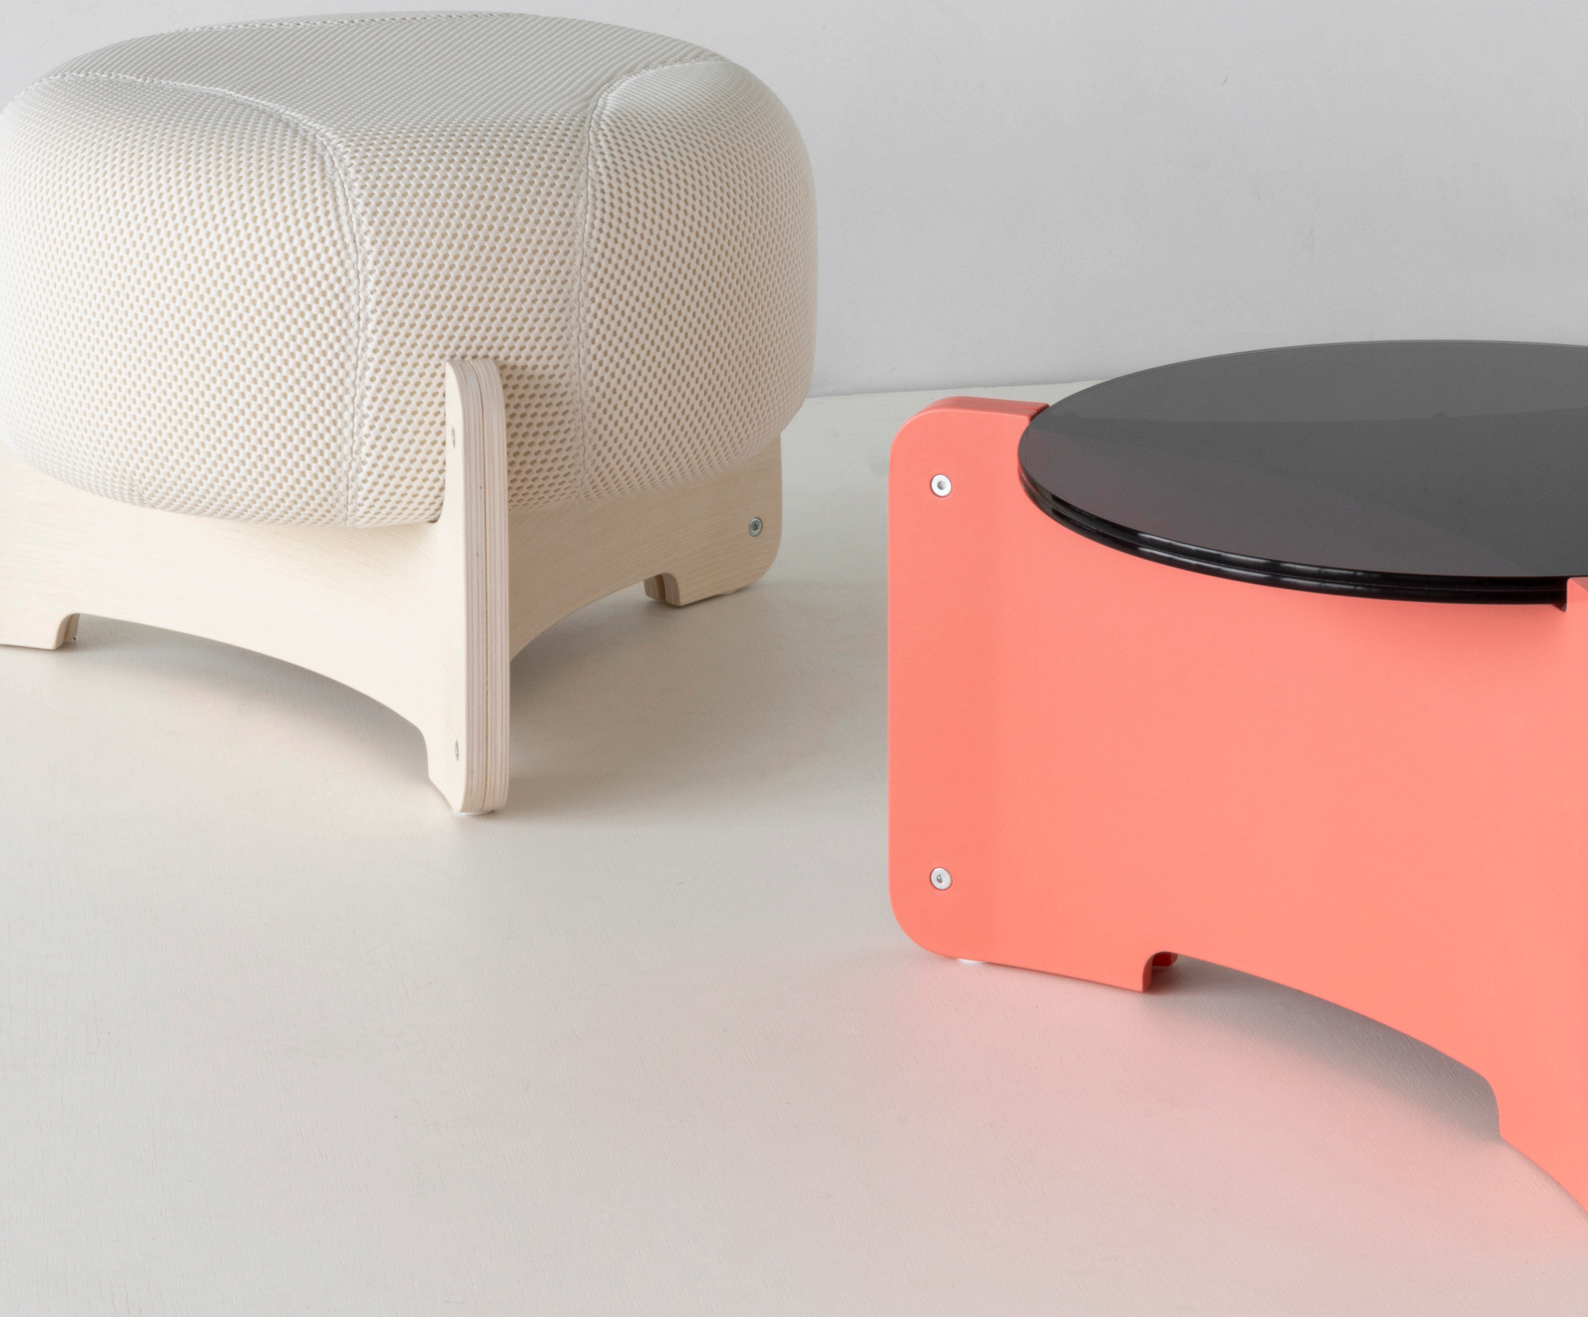

# Balzar Beskow

Height: 35mm  
Ø tabletop: 62mm  
Length: 66mm  
Width: 68mm