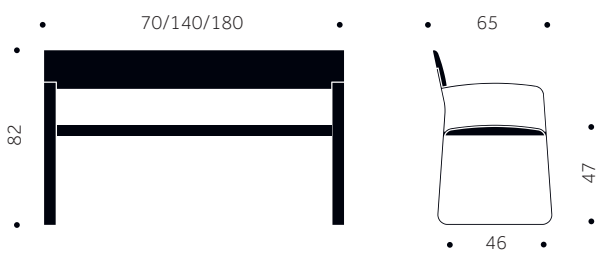

Balzar Beskow

SO-420

SO-420

Träslag: Björk, bok, ek, ask
Ytbehandling: Lack, pigmenterad lack, pulverlack

Höjd: 82 cm
Bredd: 70/140/180 cm
Djup: 56 cm
Sitshöjd: 47 cm

Utföranden: A=helt i trä

SO-420

Wood: Birch, beech, oak, ash
Finish: Varnish, pigmented varnish, powder coat

Height: 82 cm
Width: 70/140/180 cm
Depth: 56 cm
Seat height: 47 cm

Versions: A=All in wood

SO-420

Holz: Birke, buche, eiche, esche
Oberfläche: Lack, pigmentiertes lack, pulverbeschichtet

Höhe: 82 cm
Breite: 70/140/180 cm
Tiefe: 56 cm
Sitzhöhe: 47 cm

Ausführungen: A=Holzsitz