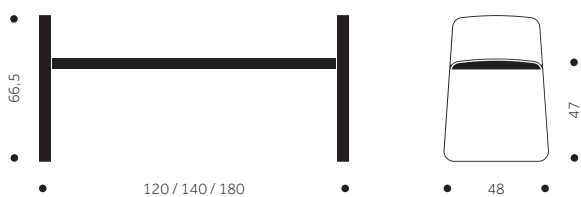

SB-421

SB-420/ SB-421

Träslag: Björk, bok, ek, ask
Ytbehandling: Lack, pigmenterad lack,
pulverlack

Höjd: 47/66,5 cm
Bredd: 120/140/180 cm
Djup: 48 cm
Sitshöjd: 47 cm

Utföranden: A=helt i trä

SB-420/ SB-421

Wood: Birch, beech, oak, ash
Finish: Varnish, pigmented varnish,
powder coat

Height: 47/66,5 cm
Width: 120/140/180 cm
Depth: 48 cm
Seat height: 47 cm

Versions: A=All in wood

SB-420/ SB-421

Holz: Birke, buche, eiche, esche
Oberfläche: Lack, pigmentiertes lack,
pulverbeschichtet

Höhe: 47/66,5 cm
Breite: 120/140/180 cm
Tiefe: 48 cm
Sitzhöhe: 47 cm

Ausführungen: A=Holzsitz