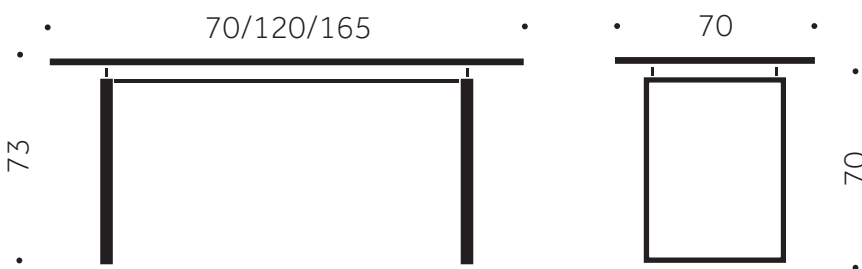

Balzar Beskow

B-370 ORTO

B-370 ORTO

Träslag:	Björk, ask, ek
Ytbehandling:	Lack, Pigmenterad lack, pulverlack
Underrede:	Metall
Skiva:	30 mm massivträ
Höjradie:	5 mm
Tillval:	Oljad skiva
Höjd:	73 cm
Längd:	70/120/165 cm
Bredd:	70 cm

B-370 ORTO

Woods:	Birch, ash, oak
Finish:	Varnish, pigmented varnish powder coat
Gables:	Metal
Versions:	30mm solid wood
Corner radius:	5 mm
Options:	Oiled tabletop
Height:	73 cm
Length:	70/120/165 cm
Width:	70 cm

B-370 ORTO

Holz:	Birke, esche, eiche
Oberfläche:	Lack, pigmentiertes lack pulverbeschichtet
Tischwange:	Metall
Tischplatte:	30 mm Massivholz
Eckradius:	5 mm
Opt.:	geölte Tischplatte
Höhe:	73 cm
Länge:	70/120/165 cm
Breite:	70 cm