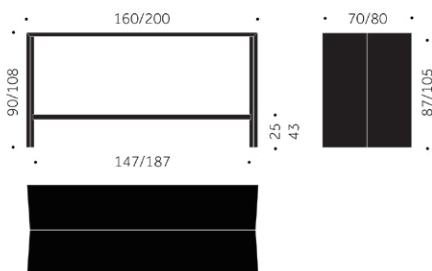

PRIMO 90/108

PRIMO

Träslag: Björk, bok, ask, ek
Ytbehandling: Lack, Pigmenterad lack, Pulverlack
Skiva/underrede: 30mm massivträ
Standardtillbehör: Ställfot
Tillval: Golvmontering

Höjd: 73/90/108 cm
Längd: 160/200 cm
Bredd: 70/80 cm
Höjd fotstöd: 25/43 cm

PRIMO

Woods: Birch, beech, ash, oak
Finish: Varnish, pigmented varnish, Powder coat
Tabletop: 30mm solid wood
Std. accessories: Adjustable feet
Options: Floor mounting

Height: 73/90/108 cm
Length: 160/200 cm
Width: 70/80 cm
Height footrest: 25/43 cm

PRIMO

Holz: Birke, buche, esche, eiche
Oberfläche: Lack, pigmentiertes lack, pulverbeschichtet
Tischplatte: 30 mm Massivholz
Std.-Zubehör: höhenverstellbare Füße
Opt.: Bodenbefestigung

Höhe: 73/90/108 cm
Länge: 160/200 cm
Breite: 70/80 cm
Höhe Fußstütze: 25/43 cm