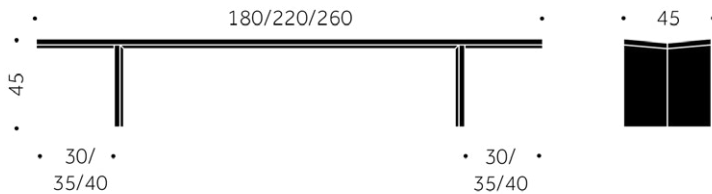

Balzar Beskow

PRIMA EXTEND