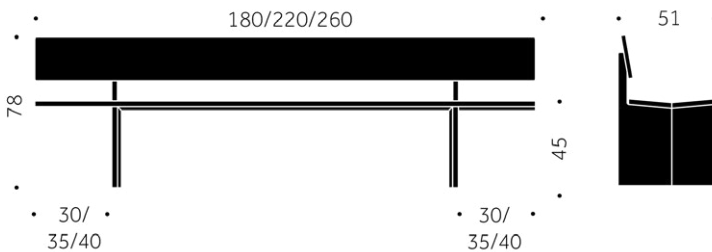

PRIMA EXTEND SOFA

Kan golvmonteras.
Can be mounted on floor.

PRIMA EXTEND

Träslag: Björk, bok, ask, ek
Ytbehandling: Lack, Pigmenterad lack
Skiva/underrede: 30mm massivträ
Stoppning/Klädsel: Kallskum CMHR/Tyg, skinn
Utföranden: Helt i trä (A)/Stoppad sits (B)
Standardtillbehör: Ställfot
Tillval: Golvmontering

Höjd: 45 cm
Längd: 180/220/260 cm
Bredd: 45 cm

PRIMA EXTEND

Woods: Birch, beech, ash, oak
Finish: Varnish, pigmented varnish
Tabletop: 30mm solid wood
Upholstery: CMHR/Fabric, leather
Versions: All wood (A)/Uph. seat (B)
Std. accessories: Adjustable feet
Options: Floor mounting

Height: 45 cm
Length: 180/220/260 cm
Width: 45 cm

PRIMA EXTEND

Holz: Birke, buche, esche, eiche
Oberfläche: Lack, pigmentiertes lack
Tischplatte: 30 mm Massivholz
Polster: CMHR / Stoff, Leder
Ausf.: Vollholz (A) / gepolst. Sitz (B)
Std.-Zubehör: höhenverstellbare Füße
Opt.: Bodenbefestigung

Höhe: 45 cm
Länge: 180/220/260 cm
Breite: 45 cm

PRIMA EXTEND SOFFA

Höjd: 78 cm
Längd: 180/220/260 cm
Bredd: 51 cm
Sitshöjd: 45 cm

PRIMA EXTEND SOFA

Height: 78 cm
Length: 180/220/260 cm
Width: 51 cm
Seat height: 45 cm

PRIMA EXTEND SOFA

Höhe: 78 cm
Länge: 180/220/260 cm
Breite: 51 cm
Sitzhöhe: 45 cm